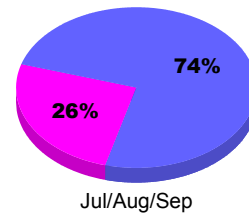

Membership Results
2011-2012

Membership
2010-2011

Month	Net Memb Goal	Actual New Memb	Actual Dropped Memb	Gain/Loss of Memb	Gain/Loss of Memb
Jul/Aug/Sep		22	-34	-12	-4
Totals		22	-34	-12	-4

Membership Results 2011-2012

Goal, New, Dropped, Gain/Loss

Comparison of Membership Gain/Loss

Current Year Compared to the Previous Year

Gender Comparison 2011-2012

Male Female