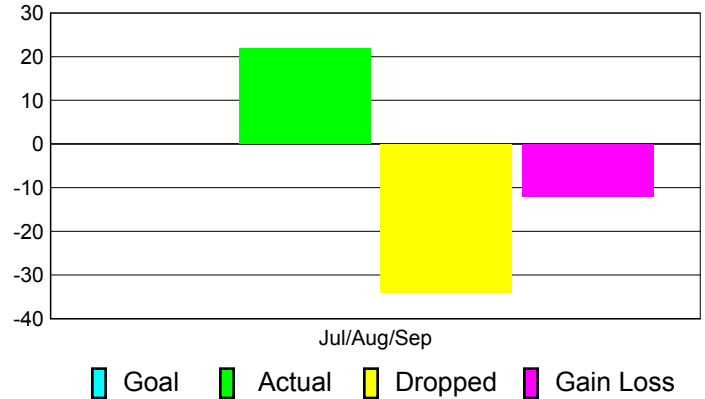

Membership Results 2011-2012

Goal, New, Dropped, Gain/Loss